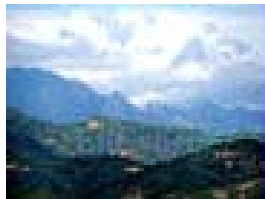

Stage 3

Mountains in Korea (한국의 산)

Here are some of Korea's major mountains and their heights:

설악산	1600M	지리산	1915M
소백산	1410M	덕유산	1614M
월악산	980M	태백산	1597M
금강산	1638M	백두산	2750M

Write the mountain names and their heights in the table beginning with the highest and finishing with the least high.